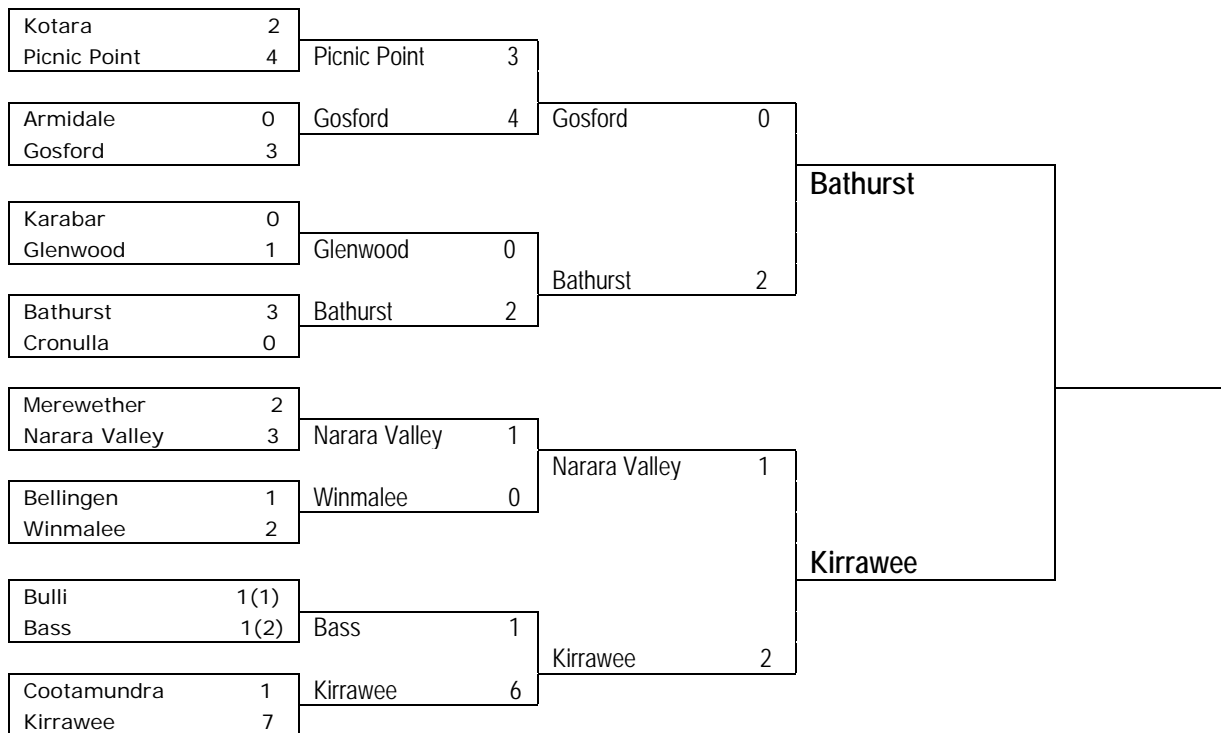

# NSW CHS Cup and Trophy 2013 – Final 16 Series: Road to the Final

by                                      by                                      on                                      on  
 Rd 6 – 27<sup>th</sup> June      Rd 7 – 26<sup>th</sup> July      Semi – 14<sup>th</sup> August      Final – 28<sup>th</sup> August

## Girls